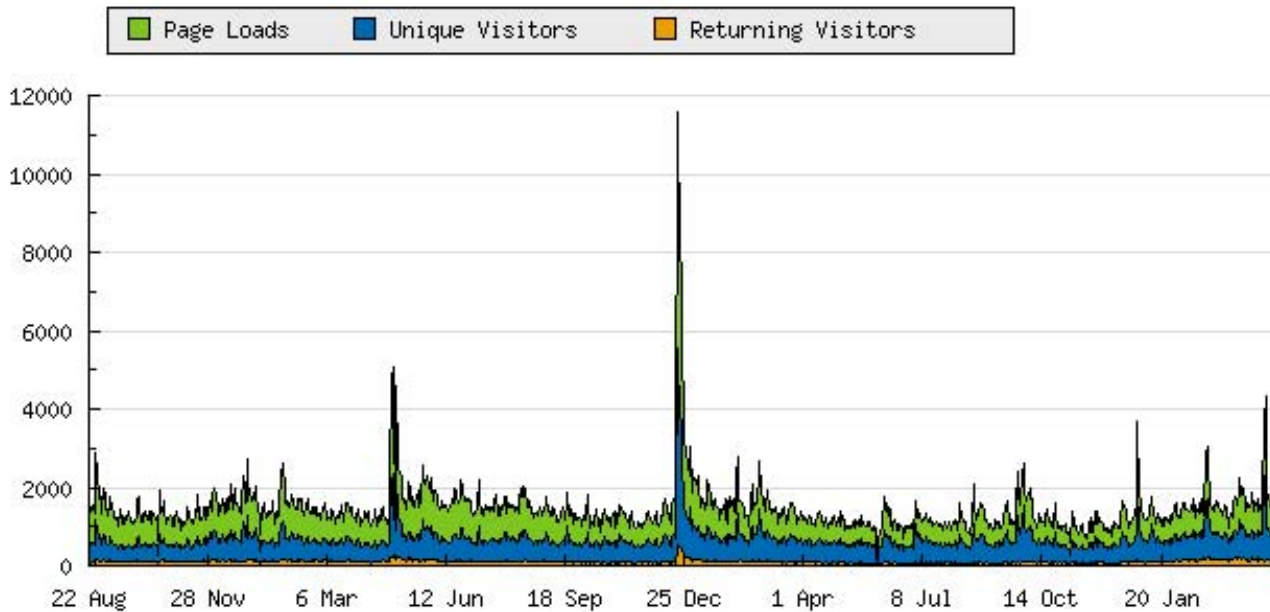

## Statcounter Data

	Page Loads	Unique Visitors	First Time Visitors	Returning Visitors
<b>Total</b>	<b>1,421,849</b>	<b>683,310</b>	<b>576,169</b>	<b>107,141</b>
Average	1,451	697	588	109

Day	Date	Page Loads	Unique Visitors	First Time Visitors	Returning Visitors
Monday	27th April 2009	1,561	811	681	130
Sunday	26th April 2009	1,976	1,101	933	168
Saturday	25th April 2009	2,334	1,219	1,053	166
Friday	24th April 2009	3,116	1,650	1,473	177
Thursday	23rd April 2009	1,729	932	799	133
Wednesday	22nd April 2009	2,052	1,022	879	143
Tuesday	21st April 2009	1,765	863	733	130
Monday	20th April 2009	1,491	726	625	101
Sunday	19th April 2009	1,806	934	771	163
Saturday	18th April 2009	1,756	914	751	163
Friday	17th April 2009	1,831	934	780	154
Thursday	16th April 2009	4,315	2,390	2,226	164
Wednesday	15th April 2009	3,760	2,219	2,089	130
Tuesday	14th April 2009	1,594	809	651	158
Monday	13th April 2009	1,568	811	677	134
Sunday	12th April 2009	1,573	855	704	151
Saturday	11th April 2009	1,418	776	641	135
Friday	10th April 2009	1,721	921	731	190
Thursday	9th April 2009	1,411	763	635	128
Wednesday	8th April 2009	1,583	809	640	169
Tuesday	7th April 2009	1,390	691	541	150
Monday	6th April 2009	1,509	782	625	157
Sunday	5th April 2009	1,846	916	725	191
Saturday	4th April 2009	1,588	866	701	165
Friday	3rd April 2009	1,467	771	655	116
Thursday	2nd April 2009	1,578	796	662	134
Wednesday	1st April 2009	1,481	732	600	132
Tuesday	31st March 2009	1,380	762	617	145