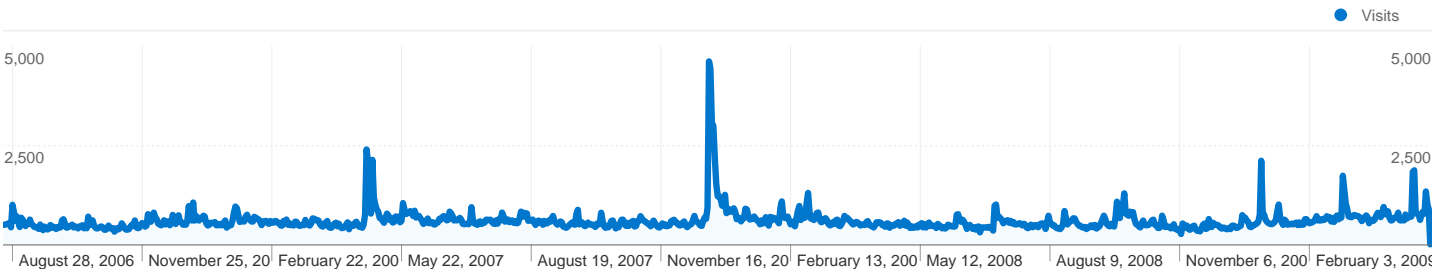

All traffic sources sent a total of 600,111 visits

- 29.57% Direct Traffic
- 38.95% Referring Sites
- 31.47% Search Engines

- **Referring Sites**
  233,763.00 (38.95%)
- **Search Engines**
  188,869.00 (31.47%)
- **Direct Traffic**
  177,423.00 (29.57%)
- **Other**
  56 (0.01%)

Top Traffic Sources

Sources	Visits	% visits	Keywords	Visits	% visits
google (organic)	179,946	29.99%	duke nukem 3d	12,757	6.75%
(direct) ((none))	177,423	29.56%	duke nukem hrp	9,109	4.82%
duke4.net (referral)	29,722	4.95%	duke nukem 3d high resolution	8,053	4.26%
planetduke.com (referral)	18,357	3.06%	duke nukem high resolution	6,721	3.56%
eduke32.com (referral)	16,689	2.78%	duke hrp	6,432	3.41%