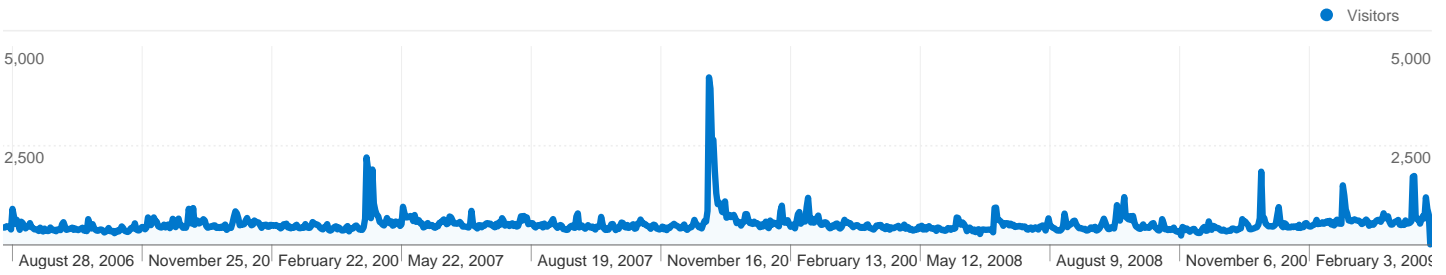

Site Usage

600,111 Visits

39.60% Bounce Rate

1,506,999 Pageviews

00:02:22 Avg. Time on Site

2.51 Pages/Visit

73.26% % New Visits

Visitors Overview

439,711 people visited this site

 **600,111** Visits

 **439,711** Absolute Unique Visitors

 **1,506,999** Pageviews

 **2.51** Average Pageviews

 **00:02:22** Time on Site

 **39.60%** Bounce Rate

 **73.26%** New Visits

177,423 visits came directly to this site

Site Usage

177,423 Visits

% of Site Total: 29.57%

2.36 Pages/Visit

Site Avg: 2.51 (-6.01%)

00:02:13 Avg. Time on Site

Site Avg: 00:02:22 (-6.71%)

600,111 visits came from 193 countries/territories

Site Usage

Country/Territory	Visits	Pages/Visit	Avg. Time on Site	% New Visits	Bounce Rate
United States	130,605	2.72	00:02:29	74.24%	36.80%
Germany	61,123	2.51	00:02:27	72.29%	41.22%
France	38,752	2.43	00:02:17	74.89%	40.40%
United Kingdom	32,909	2.64	00:02:24	72.87%	37.42%
Poland	28,420	2.20	00:01:55	75.75%	48.12%
Canada	27,065	2.78	00:02:34	74.82%	33.36%
Russia	25,138	2.23	00:02:13	63.36%	46.01%
Brazil	20,859	2.39	00:02:45	71.84%	39.25%
Australia	18,658	2.52	00:02:41	71.25%	36.37%