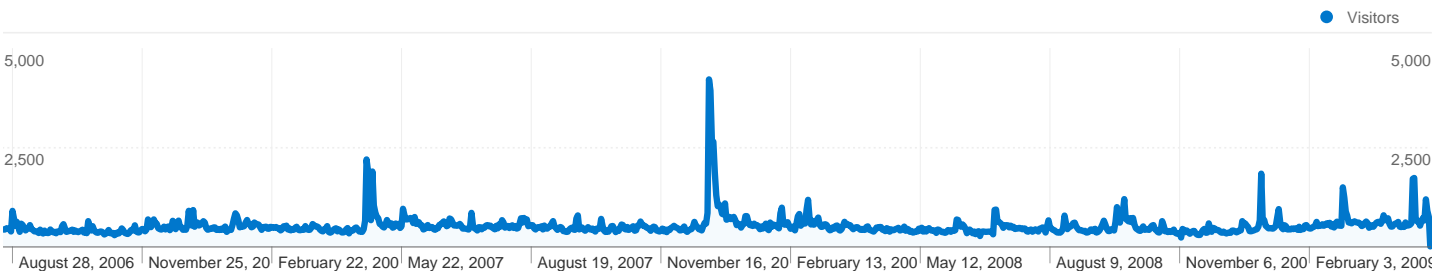

1 - 10 of 2,658

439,711 people visited this site

 **600,111** Visits

 **439,711** Absolute Unique Visitors

 **1,506,999** Pageviews

 **2.51** Average Pageviews

 **00:02:22** Time on Site

 **39.60%** Bounce Rate