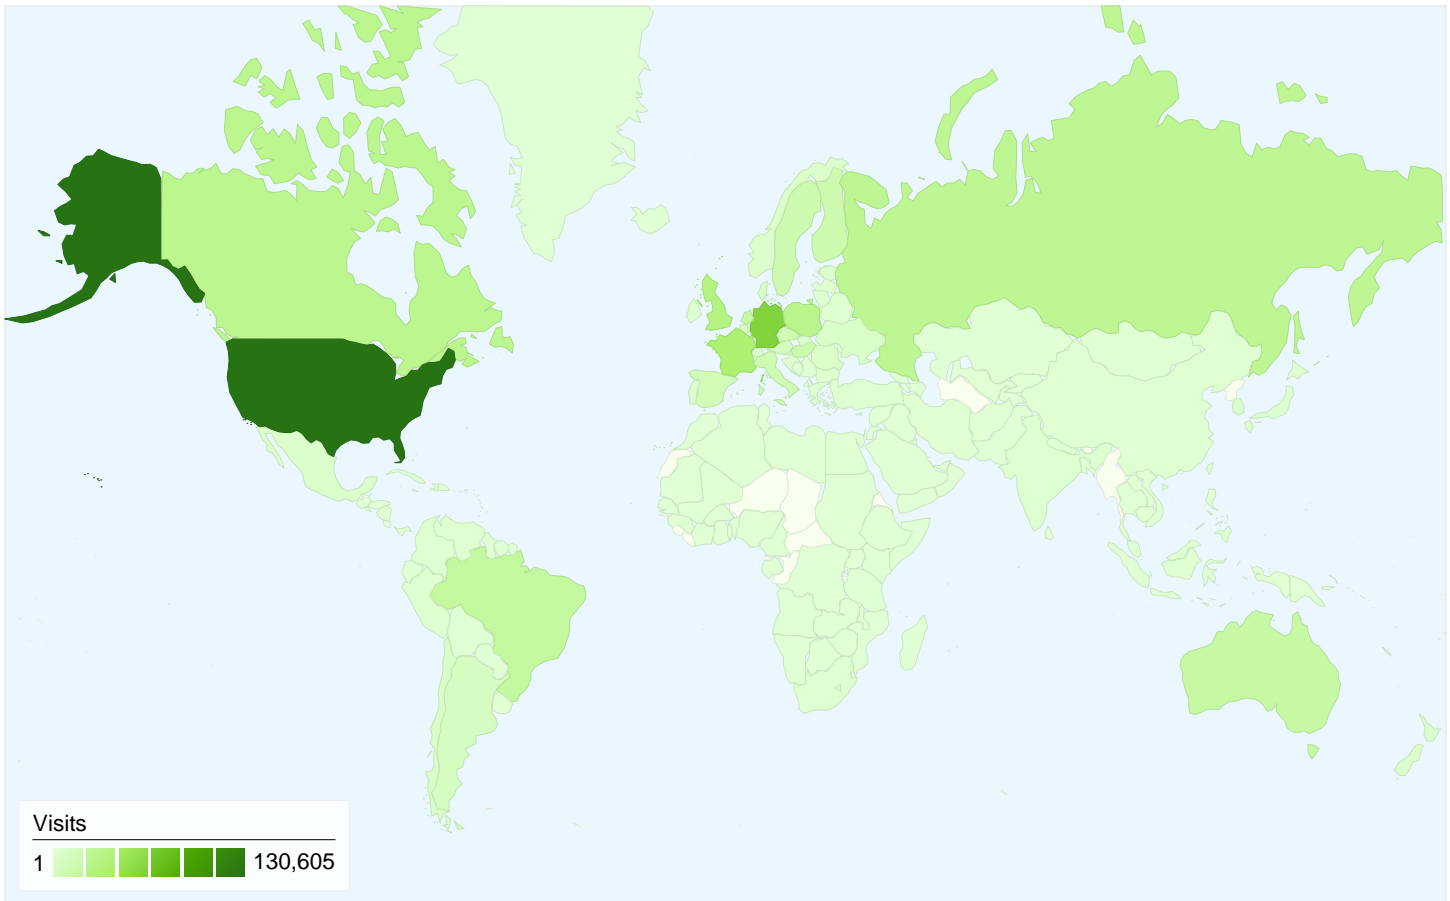

600,111 visits came from 193 countries/territories

Site Usage

Country/Territory	Visits	Pages/Visit	Avg. Time on Site	% New Visits	Bounce Rate
United States	130,605	2.72	00:02:29	74.24%	36.80%
Germany	61,123	2.51	00:02:27	72.29%	41.22%
France	38,752	2.43	00:02:17	74.89%	40.40%
United Kingdom	32,909	2.64	00:02:24	72.87%	37.42%
Poland	28,420	2.20	00:01:55	75.75%	48.12%
Canada	27,065	2.78	00:02:34	74.82%	33.36%
Russia	25,138	2.23	00:02:13	63.36%	46.01%
Brazil	20,859	2.39	00:02:45	71.84%	39.25%
Australia	18,658	2.52	00:02:41	71.25%	36.37%

1 - 10 of 2,658

439,711 people visited this site

 **600,111** Visits

 **439,711** Absolute Unique Visitors

 **1,506,999** Pageviews

 **2.51** Average Pageviews

 **00:02:22** Time on Site

 **39.60%** Bounce Rate