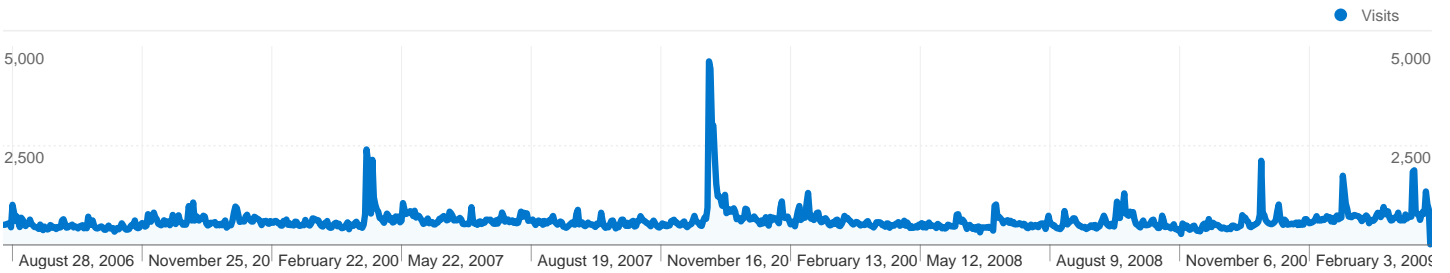

600,111 visits used 22 operating systems

Site Usage

Visits 600,111 % of Site Total: 100.00%	Pages/Visit 2.51 Site Avg: 2.51 (0.00%)	Avg. Time on Site 00:02:22 Site Avg: 00:02:22 (0.00%)	% New Visits 73.31% Site Avg: 73.26% (0.07%)	Bounce Rate 39.60% Site Avg: 39.60% (0.00%)
Operating System	Visits	Visits	Visits	
Windows	563,822	93.95%	93.95%	
Linux	22,841	3.81%		
Macintosh	11,867	1.98%		
(not set)	769	0.13%		
FreeBSD	327	0.05%		
Playstation 3	96	0.02%		
Playstation Portable	96	0.02%		
SunOS	74	0.01%		
iPhone	67	0.01%		
iPod	53	0.01%