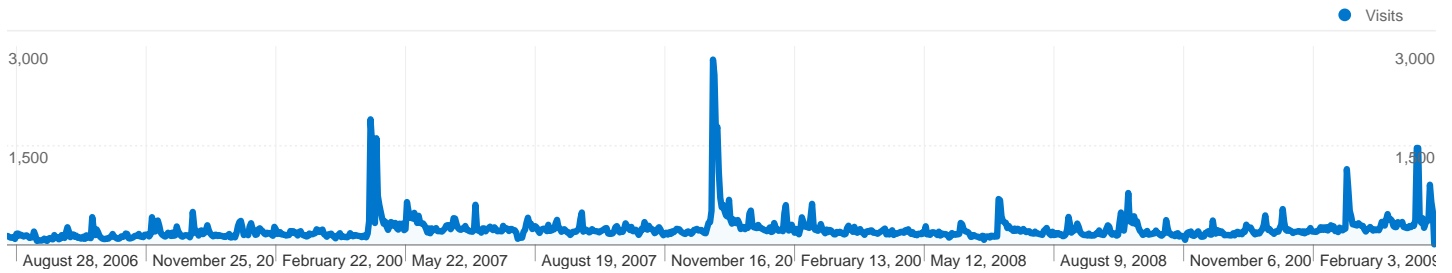

Referring sites sent 233,763 visits via 2,616 sources

Site Usage

Visits	Pages/Visit	Avg. Time on Site	% New Visits	Bounce Rate	
233,763 % of Site Total: 38.95%	2.33 Site Avg: 2.51 (-7.13%)	00:02:11 Site Avg: 00:02:22 (-7.71%)	75.27% Site Avg: 73.26% (2.74%)	42.28% Site Avg: 39.60% (6.77%)	
Source	Visits	Pages/Visit	Avg. Time on Site	% New Visits	Bounce Rate
duke4.net	29,722	2.62	00:02:26	73.63%	36.07%
planetduke.com	18,357	2.62	00:02:28	75.54%	36.13%
eduke32.com	16,689	2.67	00:03:00	62.36%	33.82%
hrp.planetduke.gamespy.com	10,710	2.32	00:02:25	58.29%	42.54%
en.wikipedia.org	8,595	3.08	00:03:24	79.12%	25.00%
forums.3drealms.com	6,832	2.53	00:02:21	49.58%	45.84%
hrpupdate.duke4.net	5,870	2.16	00:02:05	38.76%	52.15%
de.wikipedia.org	5,215	3.03	00:03:35	78.22%	26.10%
gamekapocs.hu	5,109	1.67	00:01:48	80.09%	63.73%
osloskop.net	4,644	1.27	00:00:28	94.29%	85.98%

1 - 10 of 2,616