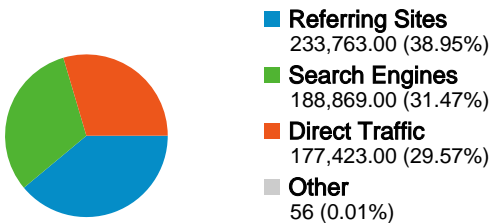

Traffic Sources Overview

Content Overview

Pages	Pageviews	% Pageviews
/index.php	614,847	40.80%
/download.php	380,366	25.24%
/media.php	174,162	11.56%
/faq.php	79,697	5.29%
/about.php	66,719	4.43%