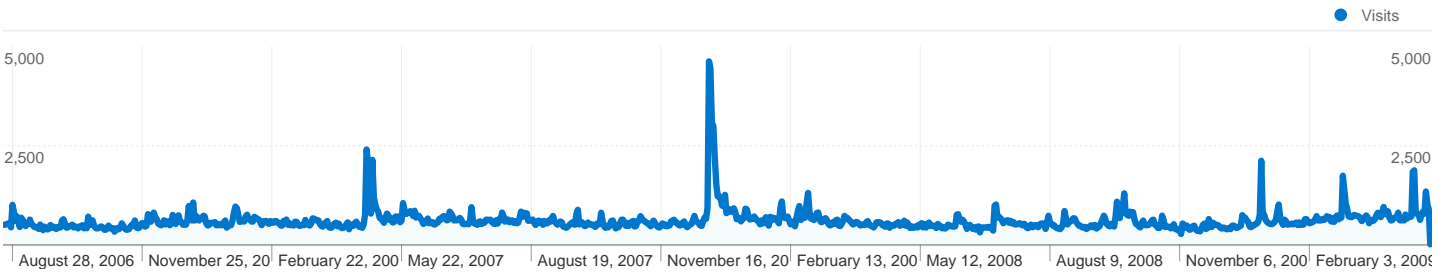

All traffic sources sent 600,115 visits via 2,658 sources and mediums

Site Usage

Visits	Pages/Visit	Avg. Time on Site	% New Visits	Bounce Rate	
600,115 % of Site Total: 100.00%	2.51 Site Avg: 2.51 (> 0.00%)	00:02:22 Site Avg: 00:02:22 (> 0.00%)	73.31% Site Avg: 73.26% (0.07%)	39.60% Site Avg: 39.60% (-0.00%)	
Source/Medium	Visits	Pages/Visit	Avg. Time on Site	% New Visits	Bounce Rate
google / organic	179,946	2.87	00:02:45	67.66%	31.71%
(direct) / (none)	177,423	2.36	00:02:13	76.85%	44.32%
duke4.net / referral	29,722	2.62	00:02:26	73.63%	36.07%
planetduke.com / referral	18,357	2.62	00:02:28	75.54%	36.13%
eduke32.com / referral	16,689	2.67	00:03:00	62.36%	33.82%
hrp.planetduke.gamespy.com / referral	10,710	2.32	00:02:25	58.29%	42.54%
en.wikipedia.org / referral	8,595	3.08	00:03:24	79.12%	25.00%
forums.3drealms.com / referral	6,832	2.53	00:02:21	49.58%	45.84%
hrpupdate.duke4.net / referral	5,870	2.16	00:02:05	38.76%	52.15%
yahoo / organic	5,306	3.05	00:02:57	66.30%	32.59%

1 - 10 of 2,658