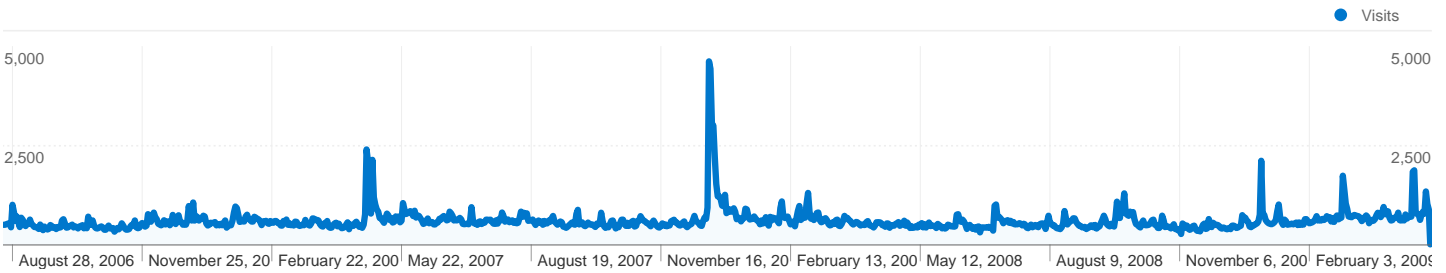

All traffic sources sent a total of 600,111 visits

- 29.57% Direct Traffic
- 38.95% Referring Sites
- 31.47% Search Engines

- **Referring Sites**
  233,763.00 (38.95%)
- **Search Engines**
  188,869.00 (31.47%)
- **Direct Traffic**
  177,423.00 (29.57%)
- **Other**
  56 (0.01%)

Top Traffic Sources

Sources	Visits	% visits	Keywords	Visits	% visits
google (organic)	179,946	29.99%	duke nukem 3d	12,757	6.75%
(direct) ((none))	177,423	29.56%	duke nukem hrp	9,109	4.82%
duke4.net (referral)	29,722	4.95%	duke nukem 3d high resolution	8,053	4.26%
planetduke.com (referral)	18,357	3.06%	duke nukem high resolution	6,721	3.56%
eduke32.com (referral)	16,689	2.78%	duke hrp	6,432	3.41%