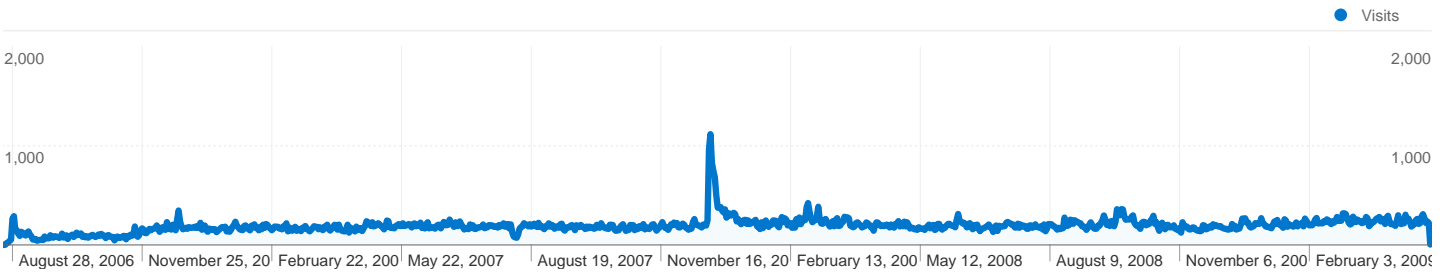

Search sent 188,873 total visits via 23 sources

Site Usage

Visits 188,873 % of Site Total: 31.47%	Pages/Visit 2.87 Site Avg: 2.51 (14.47%)	Avg. Time on Site 00:02:45 Site Avg: 00:02:22 (15.83%)	% New Visits 67.57% Site Avg: 73.26% (-7.77%)	Bounce Rate 31.84% Site Avg: 39.60% (-19.58%)	
Source	Visits	Pages/Visit	Avg. Time on Site	% New Visits	Bounce Rate
google	179,946	2.87	00:02:45	67.66%	31.71%
yahoo	5,306	3.05	00:02:57	66.30%	32.59%
search	787	2.70	00:02:24	64.42%	39.77%
msn	715	2.77	00:02:10	72.87%	44.20%
live	515	2.92	00:02:40	67.57%	32.23%
aol	450	2.59	00:02:18	65.33%	39.56%
seznam	349	3.15	00:02:45	57.02%	23.78%
altavista	281	3.49	00:03:52	69.04%	26.33%
yandex	269	2.12	00:01:56	50.56%	49.44%
ask	94	2.77	00:02:10	54.26%	30.85%

1 - 10 of 23