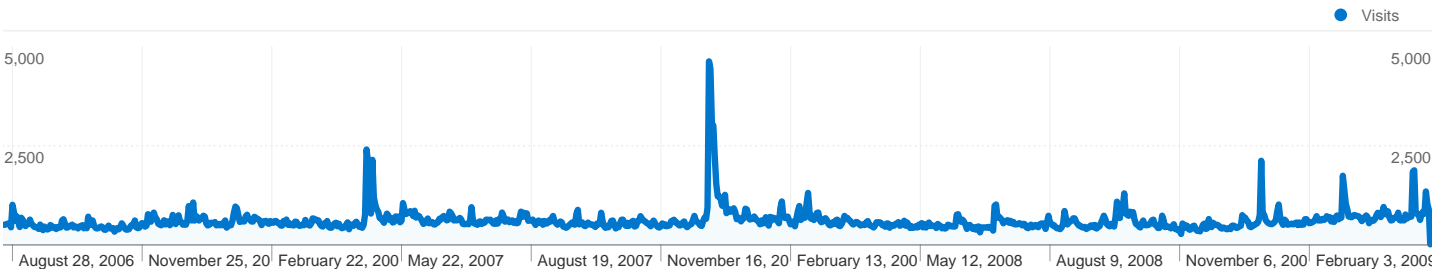

598,944 visits came from 42,254 network locations

Site Usage

Visits	Pages/Visit	Avg. Time on Site	% New Visits	Bounce Rate	
598,944 % of Site Total: 99.81%	2.51 Site Avg: 2.51 (-0.01%)	00:02:22 Site Avg: 00:02:22 (0.01%)	73.27% Site Avg: 73.26% (0.02%)	39.61% Site Avg: 39.60% (0.03%)	
Network Location	Visits	Pages/Visit	Avg. Time on Site	% New Visits	Bounce Rate
deutsche telekom ag	21,278	2.30	00:02:08	68.68%	46.81%
comite gestor da internet no brasil	14,811	2.36	00:02:41	71.85%	39.79%
road runner holdco llc	13,084	2.65	00:02:24	75.42%	37.09%
comcast cable communications inc.	11,218	2.72	00:02:26	75.08%	36.23%
Deutsche Telekom AG	8,346	2.70	00:02:40	73.12%	37.96%
proxad / free sas	7,737	2.33	00:02:20	73.79%	43.69%
verizon internet services inc.	7,713	2.60	00:02:16	71.85%	39.09%
neotrada plus	6,568	2.06	00:01:42	74.73%	51.46%
Comcast Cable	5,841	3.07	00:02:43	71.75%	32.34%
charter communications	5,111	2.56	00:02:11	64.66%	40.25%

1 - 10 of 42,254