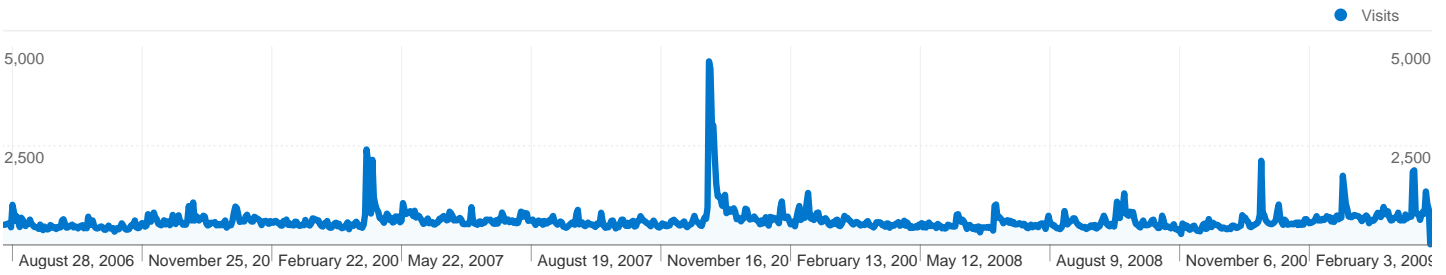

600,111 visits used 95 browsers

Site Usage

Visits 600,111 % of Site Total: 100.00%	Pages/Visit 2.51 Site Avg: 2.51 (0.00%)	Avg. Time on Site 00:02:22 Site Avg: 00:02:22 (0.00%)	% New Visits 73.31% Site Avg: 73.26% (0.07%)	Bounce Rate 39.60% Site Avg: 39.60% (0.00%)

Browser	Visits	Visits	Visits
Firefox	308,090	51.34%	
Internet Explorer	216,981	36.16%	
Opera	53,264	8.88%	
Safari	7,674	1.28%	
Mozilla	6,133	1.02%	
Chrome	4,925	0.82%	
Konqueror	965	0.16%	
Netscape	817	0.14%	
Camino	321	0.05%	
Mozilla Compatible Agent	239	0.04%