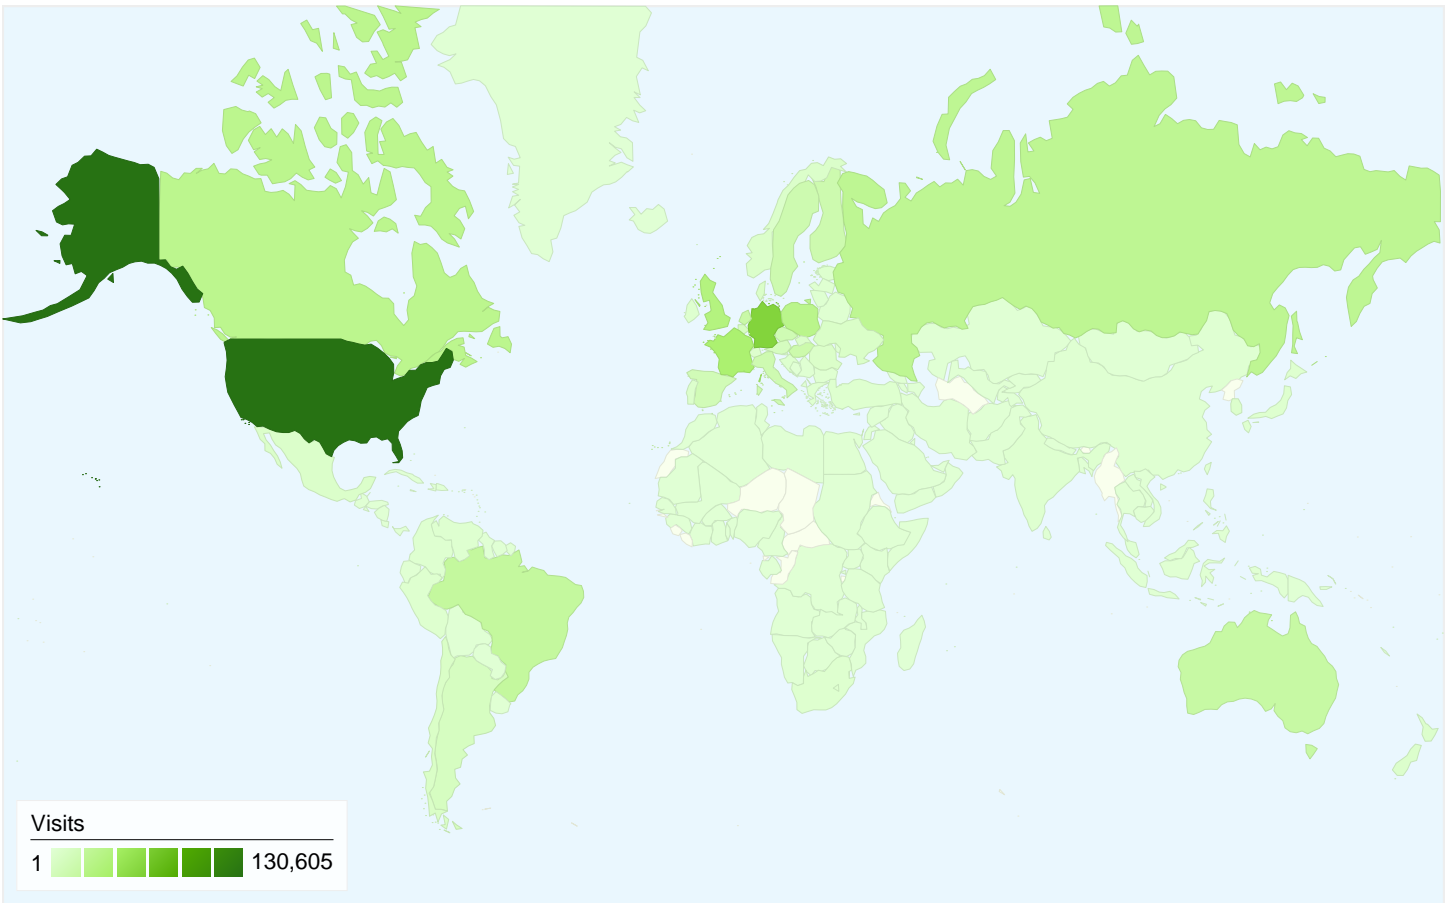

439,711 people visited this site

 **600,111** Visits

 **439,711** Absolute Unique Visitors

 **1,506,999** Pageviews

 **2.51** Average Pageviews

 **00:02:22** Time on Site

 **39.60%** Bounce Rate

 **73.26%** New Visits

All traffic sources sent a total of 600,111 visits

-  29.57% Direct Traffic
-  38.95% Referring Sites
-  31.47% Search Engines

- **Referring Sites**
233,763.00 (38.95%)
- **Search Engines**
188,869.00 (31.47%)
- **Direct Traffic**
177,423.00 (29.57%)
- **Other**
56 (0.01%)

600,111 visits came from 193 countries/territories

Site Usage

Country/Territory	Visits	Pages/Visit	Avg. Time on Site	% New Visits	Bounce Rate
United States	130,605	2.72	00:02:29	74.24%	36.80%
Germany	61,123	2.51	00:02:27	72.29%	41.22%
France	38,752	2.43	00:02:17	74.89%	40.40%
United Kingdom	32,909	2.64	00:02:24	72.87%	37.42%
Poland	28,420	2.20	00:01:55	75.75%	48.12%
Canada	27,065	2.78	00:02:34	74.82%	33.36%
Russia	25,138	2.23	00:02:13	63.36%	46.01%
Brazil	20,859	2.39	00:02:45	71.84%	39.25%
Australia	18,658	2.52	00:02:41	71.25%	36.37%