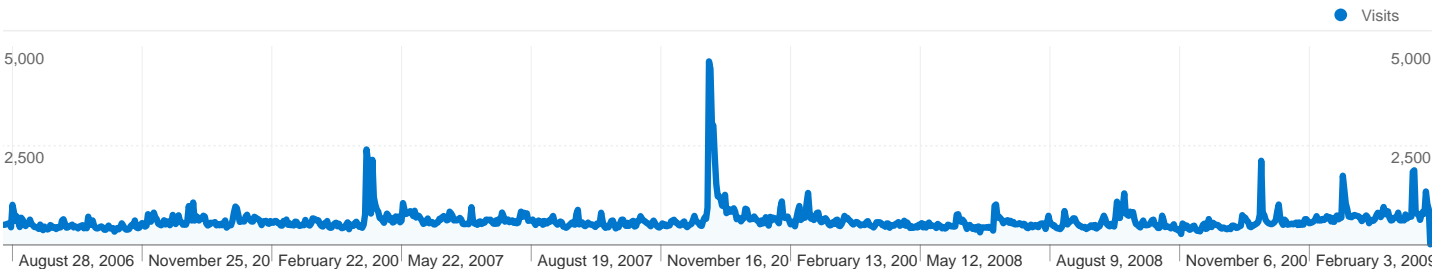

600,111 visits came from 193 countries/territories

Site Usage

Country/Territory	Visits	Pages/Visit	Avg. Time on Site	% New Visits	Bounce Rate
United States	130,605	2.72	00:02:29	74.24%	36.80%
Germany	61,123	2.51	00:02:27	72.29%	41.22%
France	38,752	2.43	00:02:17	74.89%	40.40%
United Kingdom	32,909	2.64	00:02:24	72.87%	37.42%
Poland	28,420	2.20	00:01:55	75.75%	48.12%
Canada	27,065	2.78	00:02:34	74.82%	33.36%
Russia	25,138	2.23	00:02:13	63.36%	46.01%
Brazil	20,859	2.39	00:02:45	71.84%	39.25%
Australia	18,658	2.52	00:02:41	71.25%	36.37%

Netherlands	17,512	2.64	00:02:04	79.56%	34.29%
					1 - 10 of 193

597,266 visits came from 20,258 cities

Site Usage

Visits	Pages/Visit	Avg. Time on Site	% New Visits	Bounce Rate	
597,266 % of Site Total: 99.53%	2.51 Site Avg: 2.51 (-0.01%)	00:02:22 Site Avg: 00:02:22 (0.04%)	73.22% Site Avg: 73.26% (-0.06%)	39.63% Site Avg: 39.60% (0.08%)	
City	Visits	Pages/Visit	Avg. Time on Site	% New Visits	Bounce Rate
(not set)	39,328	2.55	00:02:33	70.75%	38.32%
Budapest	8,758	2.21	00:02:02	74.71%	49.35%
Moscow	7,289	2.36	00:02:22	69.82%	42.91%
Paris	5,540	2.51	00:02:14	74.98%	36.81%
London	5,419	2.74	00:02:33	74.96%	34.14%
Prague	4,698	2.59	00:02:30	72.39%	35.46%
Amsterdam	4,102	2.73	00:02:12	78.08%	31.52%
Sydney	3,855	2.54	00:02:48	69.52%	37.69%
St Petersburg	3,789	2.33	00:02:24	60.33%	45.34%

Warsaw	3,613	2.35	00:02:14	74.79%	44.06%
					1 - 10 of 20,258

600,111 visits from 2 visitor types

Site Usage

Visits 600,111 % of Site Total: 100.00%	Pages/Visit 2.51 Site Avg: 2.51 (0.00%)	Avg. Time on Site 00:02:22 Site Avg: 00:02:22 (0.00%)	% New Visits 73.31% Site Avg: 73.26% (0.07%)	Bounce Rate 39.60% Site Avg: 39.60% (0.00%)
Visitor Type	Visits	Visits	Visits	
■ New Visitor	439,948	73.31%		
■ Returning Visitor	160,163	26.69%		