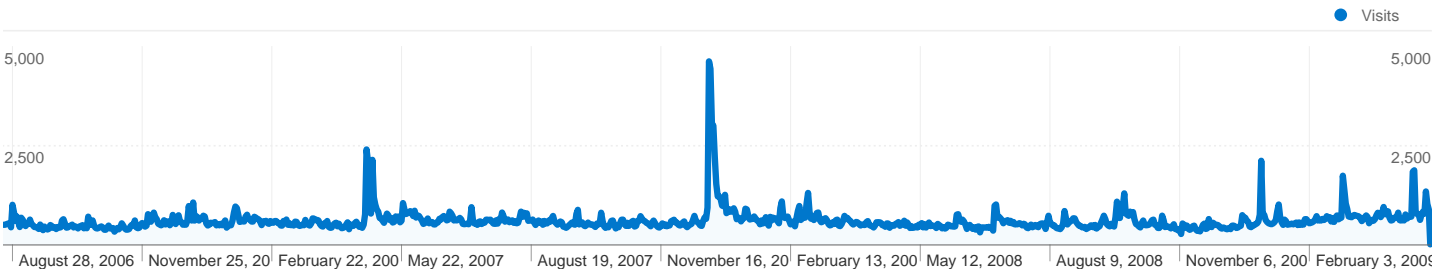

600,111 visits used 7 connection speeds

Site Usage

Visits 600,111 % of Site Total: 100.00%	Pages/Visit 2.51 Site Avg: 2.51 (0.00%)	Avg. Time on Site 00:02:22 Site Avg: 00:02:22 (0.00%)	% New Visits 73.31% Site Avg: 73.26% (0.07%)	Bounce Rate 39.60% Site Avg: 39.60% (0.00%)	
Connection Speed	Visits	Pages/Visit	Avg. Time on Site	% New Visits	Bounce Rate
DSL	214,338	2.49	00:02:22	73.65%	39.72%
Unknown	192,102	2.40	00:02:18	71.72%	41.78%
Cable	129,903	2.68	00:02:26	74.31%	36.68%
Dialup	36,345	2.53	00:02:34	72.23%	38.97%
T1	25,112	2.58	00:02:17	79.38%	37.93%
OC3	1,441	2.56	00:02:29	73.98%	36.99%
ISDN	870	2.53	00:02:28	61.15%	41.38%