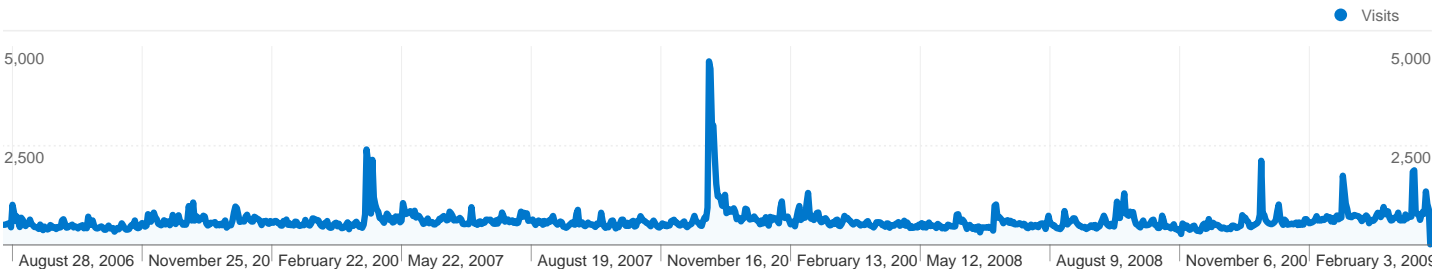

600,111 visits used 498 screen resolutions

Site Usage

Visits 600,111 % of Site Total: 100.00%	Pages/Visit 2.51 Site Avg: 2.51 (0.00%)	Avg. Time on Site 00:02:22 Site Avg: 00:02:22 (0.00%)	% New Visits 73.31% Site Avg: 73.26% (0.07%)	Bounce Rate 39.60% Site Avg: 39.60% (0.00%)

Screen Resolution	Visits	Visits	Visits
1024x768	195,997	32.66%	
1280x1024	165,424	27.57%	
1280x800	50,837	8.47%	
1680x1050	44,885	7.48%	
1440x900	36,984	6.16%	
1152x864	24,847	4.14%	
800x600	16,666	2.78%	
1920x1200	13,288	2.21%	
1600x1200	12,813	2.14%	
1280x960	11,019	1.84%	

1 - 10 of 498