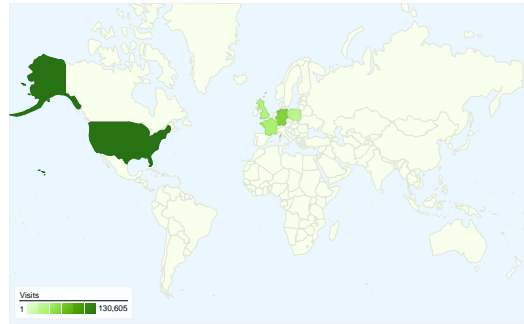

Site Usage

600,111 Visits

39.60% Bounce Rate

1,506,999 Pageviews

00:02:22 Avg. Time on Site

2.51 Pages/Visit

73.26% % New Visits

Visitors Overview

Visitors
439,711

Map Overlay world

Traffic Sources Overview

Content Overview

Pages	Pageviews	% Pageviews
/index.php	614,847	40.80%
/download.php	380,366	25.24%
/media.php	174,162	11.56%
/faq.php	79,697	5.29%
/about.php	66,719	4.43%

600,111 visits came from 193 countries/territories

Site Usage

Country/Territory	Visits	Pages/Visit	Avg. Time on Site	% New Visits	Bounce Rate
United States	130,605	2.72	00:02:29	74.24%	36.80%
Germany	61,123	2.51	00:02:27	72.29%	41.22%
France	38,752	2.43	00:02:17	74.89%	40.40%
United Kingdom	32,909	2.64	00:02:24	72.87%	37.42%
Poland	28,420	2.20	00:01:55	75.75%	48.12%
Canada	27,065	2.78	00:02:34	74.82%	33.36%
Russia	25,138	2.23	00:02:13	63.36%	46.01%
Brazil	20,859	2.39	00:02:45	71.84%	39.25%
Australia	18,658	2.52	00:02:41	71.25%	36.37%