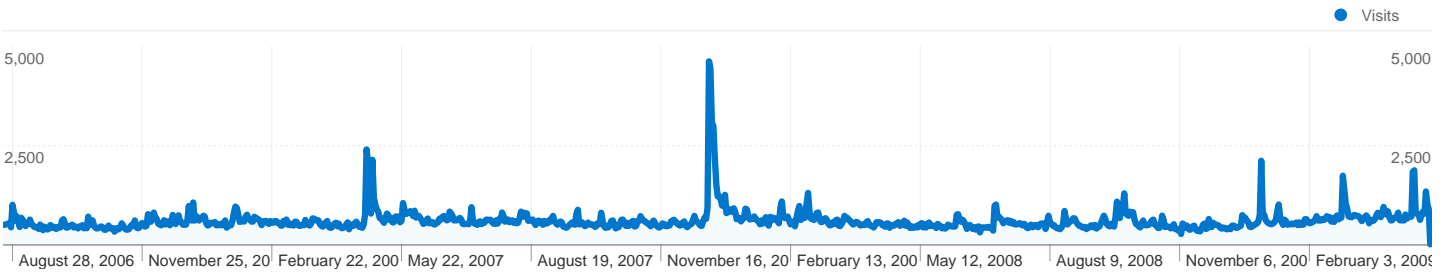

600,111 visits used 9 screen colors

Site Usage

Visits 600,111 % of Site Total: 100.00%	Pages/Visit 2.51 Site Avg: 2.51 (0.00%)	Avg. Time on Site 00:02:22 Site Avg: 00:02:22 (0.00%)	% New Visits 73.31% Site Avg: 73.26% (0.07%)	Bounce Rate 39.60% Site Avg: 39.60% (0.00%)

Screen Colors	Visits	Visits	Visits
32-bit	542,434	90.39%	
24-bit	33,708	5.62%	
16-bit	23,764	3.96%	
8-bit	163	0.03%	
1-bit	14	> 0.00%	
12-bit	14	> 0.00%	
520-bit	8	> 0.00%	
4-bit	5	> 0.00%	
15-bit	1	> 0.00%