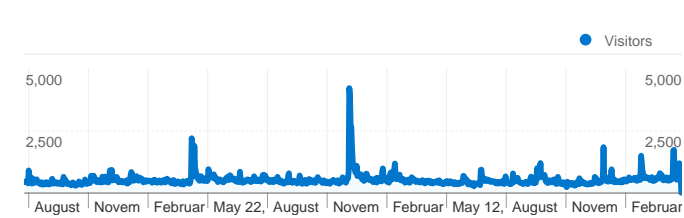

Site Usage

600,111 Visits

39.60% Bounce Rate

1,506,999 Pageviews

00:02:22 Avg. Time on Site

2.51 Pages/Visit

73.26% % New Visits

Visitors Overview

439,711 people visited this site

 **600,111** Visits

 **439,711** Absolute Unique Visitors

 **1,506,999** Pageviews

 **2.51** Average Pageviews

 **00:02:22** Time on Site

 **39.60%** Bounce Rate

 **73.26%** New Visits

Screen Resolution	Visits	Visits	Visits
1024x768	195,997	32.66%	
1280x1024	165,424	27.57%	
1280x800	50,837	8.47%	
1680x1050	44,885	7.48%	
1440x900	36,984	6.16%	
1152x864	24,847	4.14%	
800x600	16,666	2.78%	
1920x1200	13,288	2.21%	
1600x1200	12,813	2.14%	
1280x960	11,019	1.84%	

177,423 visits came directly to this site

Site Usage

177,423 Visits

% of Site Total: 29.57%

2.36 Pages/Visit

Site Avg: 2.51 (-6.01%)

00:02:13 Avg. Time on Site

Site Avg: 00:02:22 (-6.71%)