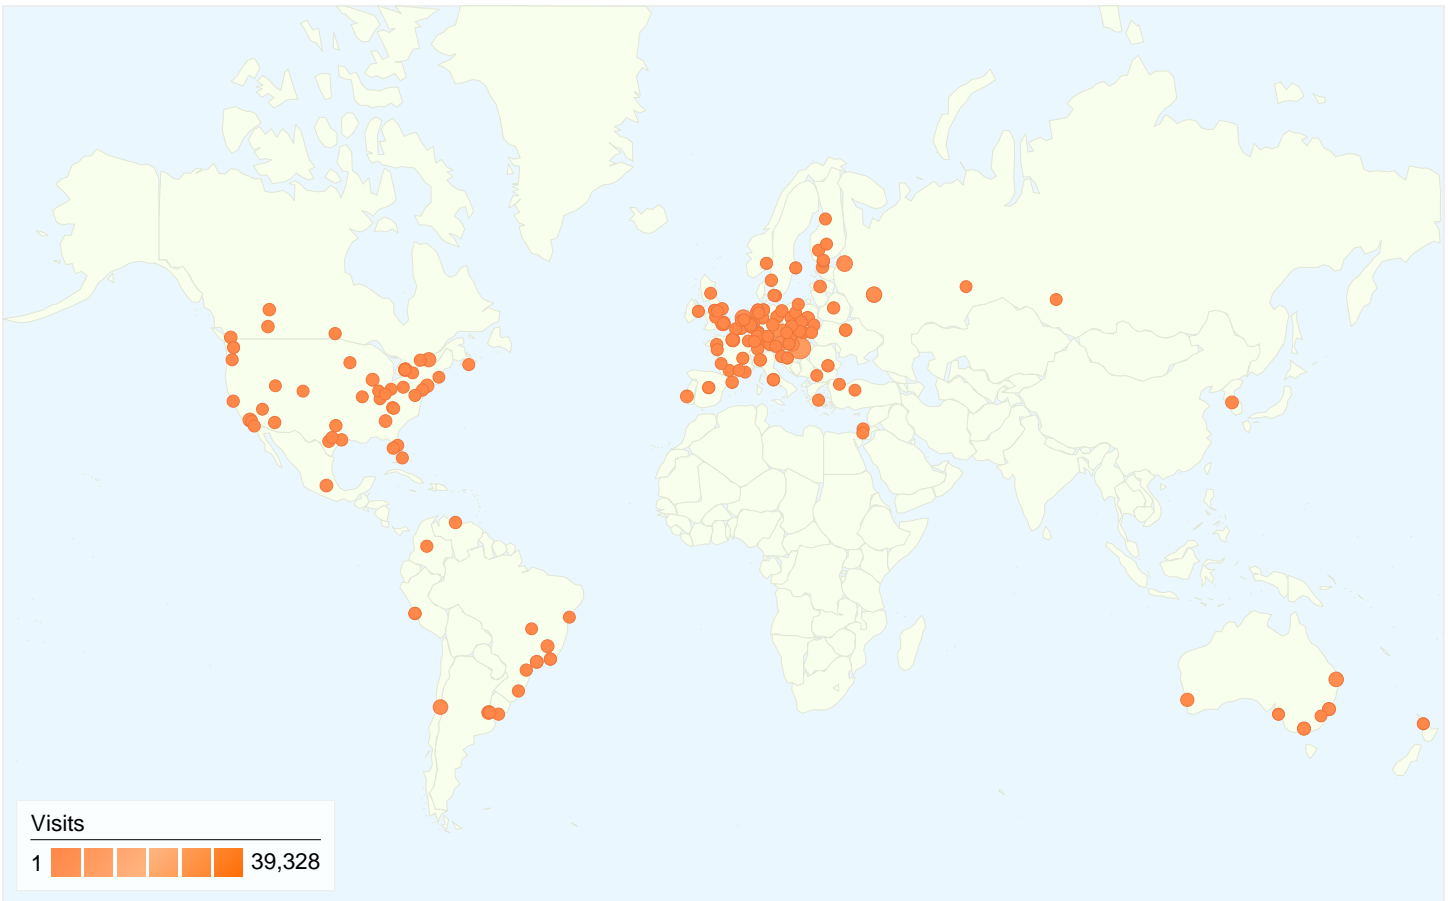

597,266 visits came from 20,258 cities

Site Usage

Visits	Pages/Visit	Avg. Time on Site	% New Visits	Bounce Rate	
597,266 % of Site Total: 99.53%	2.51 Site Avg: 2.51 (-0.01%)	00:02:22 Site Avg: 00:02:22 (0.04%)	73.22% Site Avg: 73.26% (-0.06%)	39.63% Site Avg: 39.60% (0.08%)	
City	Visits	Pages/Visit	Avg. Time on Site	% New Visits	Bounce Rate
(not set)	39,328	2.55	00:02:33	70.75%	38.32%
Budapest	8,758	2.21	00:02:02	74.71%	49.35%
Moscow	7,289	2.36	00:02:22	69.82%	42.91%
Paris	5,540	2.51	00:02:14	74.98%	36.81%
London	5,419	2.74	00:02:33	74.96%	34.14%
Prague	4,698	2.59	00:02:30	72.39%	35.46%
Amsterdam	4,102	2.73	00:02:12	78.08%	31.52%
Sydney	3,855	2.54	00:02:48	69.52%	37.69%
St Petersburg	3,789	2.33	00:02:24	60.33%	45.34%