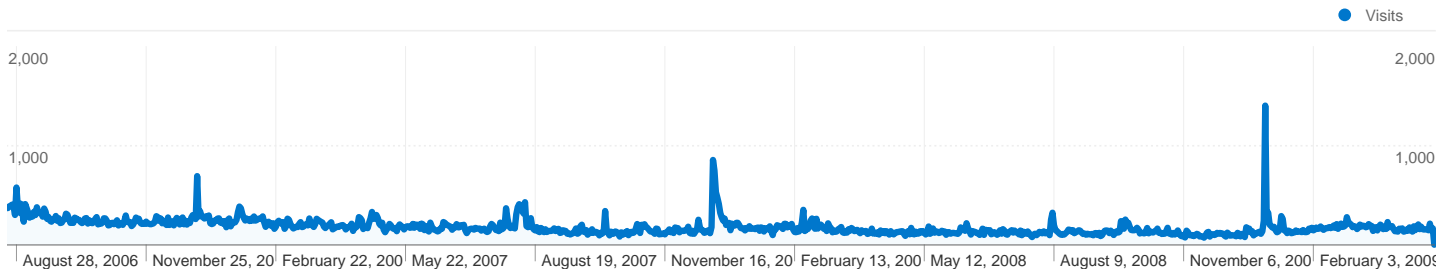

600,111 visits used 498 screen resolutions

Site Usage

Visits 600,111 % of Site Total: 100.00%	Pages/Visit 2.51 Site Avg: 2.51 (0.00%)	Avg. Time on Site 00:02:22 Site Avg: 00:02:22 (0.00%)	% New Visits 73.31% Site Avg: 73.26% (0.07%)	Bounce Rate 39.60% Site Avg: 39.60% (0.00%)
--	--	--	---	--

All traffic sources sent a total of 600,111 visits

-  29.57% Direct Traffic
-  38.95% Referring Sites
-  31.47% Search Engines

- **Referring Sites**
233,763.00 (38.95%)
- **Search Engines**
188,869.00 (31.47%)
- **Direct Traffic**
177,423.00 (29.57%)
- **Other**
56 (0.01%)

177,423 visits came directly to this site

Site Usage

177,423 Visits

% of Site Total: 29.57%

2.36 Pages/Visit

Site Avg: 2.51 (-6.01%)

00:02:13 Avg. Time on Site

Site Avg: 00:02:22 (-6.71%)