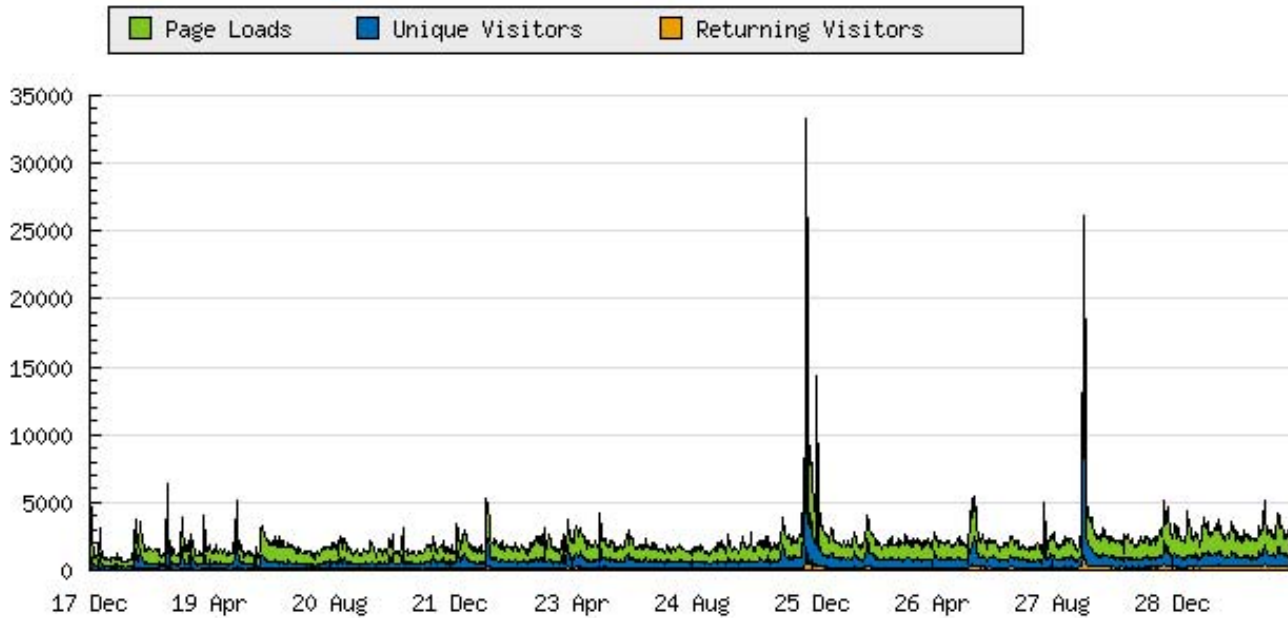

<http://www.duke4.net> 12/17/2005 - 4/27/2009

Statcounter Data

	Page Loads	Unique Visitors	First Time Visitors	Returning Visitors
Total	2,637,075	1,080,551	866,763	213,788
Average	2,147	880	706	174

Day	Date	Page Loads	Unique Visitors	First Time Visitors	Returning Visitors
Monday	27th April 2009	2,770	1,113	801	312
Sunday	26th April 2009	3,391	1,239	913	326
Saturday	25th April 2009	2,438	987	701	286
Friday	24th April 2009	2,570	1,085	749	336
Thursday	23rd April 2009	2,301	1,101	766	335
Wednesday	22nd April 2009	2,624	1,208	825	383
Tuesday	21st April 2009	2,370	1,052	744	308
Monday	20th April 2009	2,780	1,174	831	343
Sunday	19th April 2009	3,203	1,278	965	313
Saturday	18th April 2009	3,102	1,191	882	309
Friday	17th April 2009	3,084	1,322	984	338
Thursday	16th April 2009	3,970	1,751	1,370	381
Wednesday	15th April 2009	4,227	1,782	1,423	359
Tuesday	14th April 2009	3,429	1,195	841	354
Monday	13th April 2009	3,095	1,150	840	310
Sunday	12th April 2009	2,629	1,135	871	264
Saturday	11th April 2009	2,281	946	695	251
Friday	10th April 2009	2,586	1,167	882	285
Thursday	9th April 2009	2,401	1,048	751	297
Wednesday	8th April 2009	2,477	1,056	736	320
Tuesday	7th April 2009	2,973	1,098	768	330
Monday	6th April 2009	2,957	1,146	794	352
Sunday	5th April 2009	2,858	1,141	842	299
Saturday	4th April 2009	2,703	1,245	963	282
Friday	3rd April 2009	2,968	1,280	927	353
Thursday	2nd April 2009	3,765	1,519	1,111	408
Wednesday	1st April 2009	5,066	1,942	1,448	494
Tuesday	31st March 2009	3,723	1,268	928	340